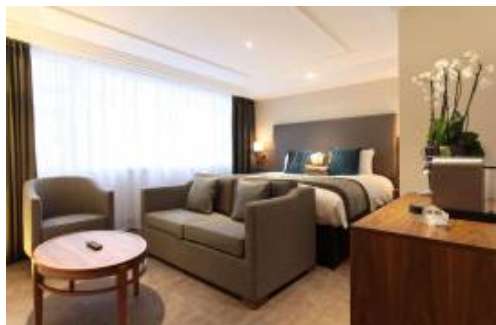

Executive King Room, London

Email:
Website:

paulo@bookpaylater.com
<https://bookpaylater.com>

Listing details

Description:

Private bathroom

Parking

Room Size 32 m²

1 king bed and 1 sofa bed

This room features a Hypnos bed, free WiFi, a free mini-bar, a Nespresso coffee machine, tea and coffee making facilities and an private bathroom. There is also a hairdryer, laptop safe and work desk.

It also includes access to the exclusive Amba Lounge.

Up to two children from 3 to 16 years stay free of charge for extra beds.

Room Facilities:

- Tea/Coffee maker
- Minibar
- Bathtub
- Safe
- TV
- Telephone
- Air conditioning
- Hairdryer
- Iron
- Bathrobe
- Ironing facilities
- Sitting area